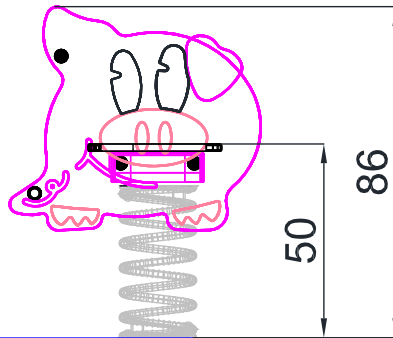

DISCOVERY

Product name: Piggy
Catalogue number: 11274
Dimensions: 65x49 cm
Total height: 86 cm
Safety zone: 321x265 cm
Critical Falling Height: 60 cm
Requires falling surface: YES
Spare parts available: YES
Acc. to EN 1176: YES
Age level: 1+ years

65 cm

86 cm

49 cm

265 cm

321 cm

PRODUCT DATA

Product name: Piggy
Catalogue No.: 11274
Product type: DISCOVERY

Critical Falling Height: 60 cm
Dimensions: 65x49 cm
Safety Zone: 321x265 cm
Age Level: 1+ years

AREA DATA

Placing: _____
Address: _____
Zip code/city: _____
Place: _____
Playground name: _____
Product number: _____

ADMINISTRATOR DATA

Name: _____
Contact: _____
Address: _____
Zip code/city: _____
Phone: _____
Fax: _____
Email: _____

SURFACE

Material: _____
Dimensions: _____
Underground: _____
Supplier: _____

Buying date: _____
Installation: _____
Guarantee: _____

DISCOVERY

Installation manual for spring animals: according to EN1176-1:2017 side view