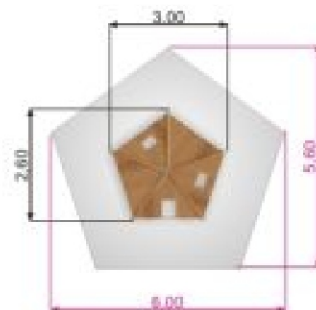

1

13045

LARS LAJ®

NATURE

Product name: Indian Tent
Catalogue number: 13045
Dimensions: 300x280 cm
Total height: 320 cm
Minimum space: 600x560 cm
Requires falling surface: NO
Spare parts available: YES
Acc. to EN 1176: YES
Age level: 1+ years

PRODUCT DATA

Product name: Indian Tent
Catalogue No.: 13045
Product type: NATURE

Critical Falling Height: - _____ **cm**
Dimensions: 300x260 **cm**
Minimum space: 600x560 **cm**
Age Level: 1+ **years**

COMPANY DATA