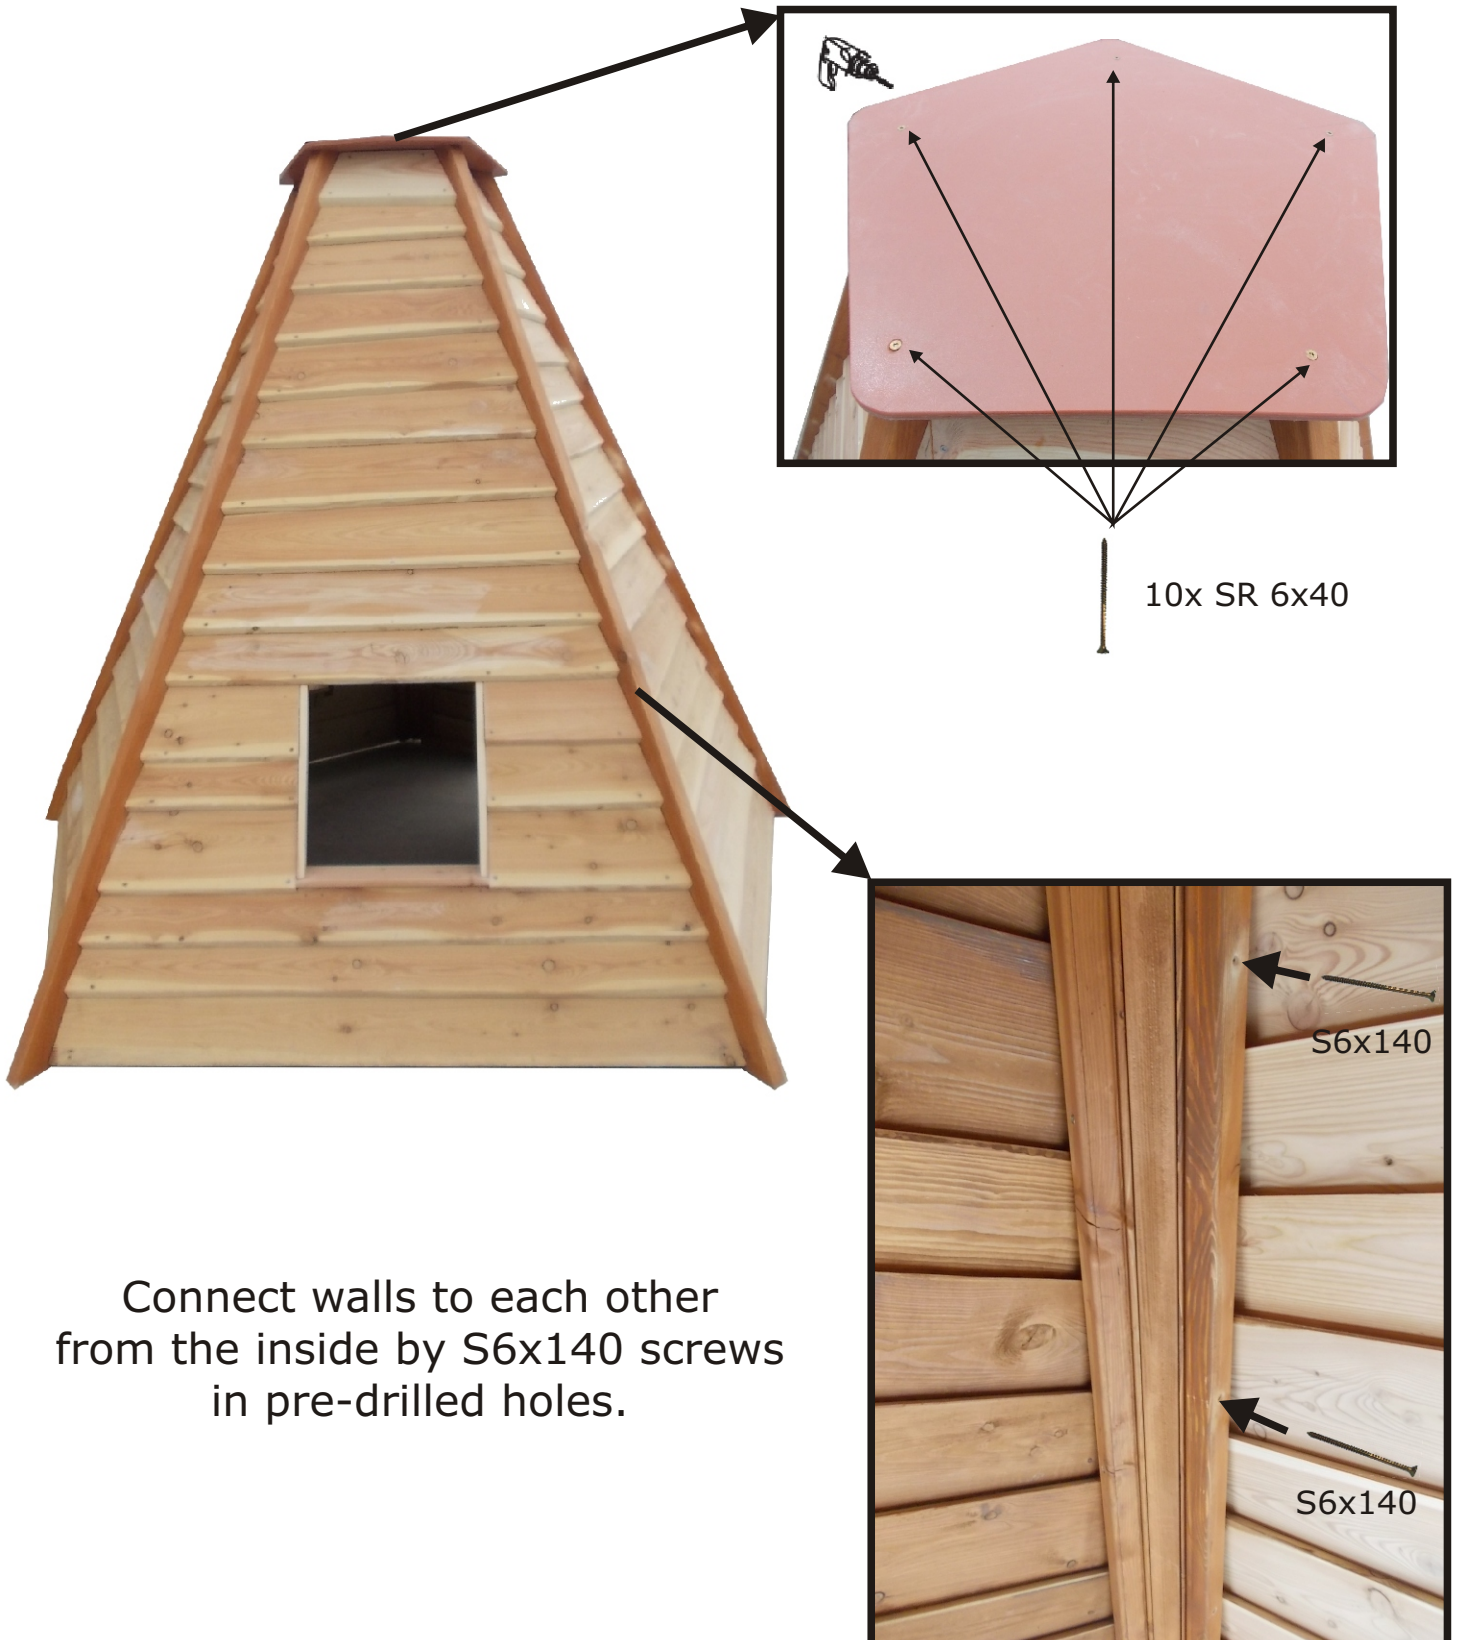

1

13045

LARS LAJ®

NATURE

Product name: Indian Tent
Catalogue number: 13045
Dimensions: 300x280 cm
Total height: 320 cm
Minimum space: 600x560 cm
Requires falling surface: NO
Spare parts available: YES
Acc. to EN 1176: YES
Age level: 1+ years

PRODUCT DATA

Product name: Indian Tent
Catalogue No.: 13045
Product type: NATURE

Critical Falling Height: - _____ **cm**
Dimensions: 300x260 **cm**
Minimum space: 600x560 **cm**
Age Level: 1+ **years**

COMPANY DATA

SURFACE

Material: _____
Dimensions: _____
Underground: _____
Supplier: _____

Buying date: _____
Installation: _____
Guarantee: _____

NATURE

Connect walls to each other from the inside by S6x140 screws in pre-drilled holes.

NATURE

Holes for threaded rods

NATURE

Install foundations.