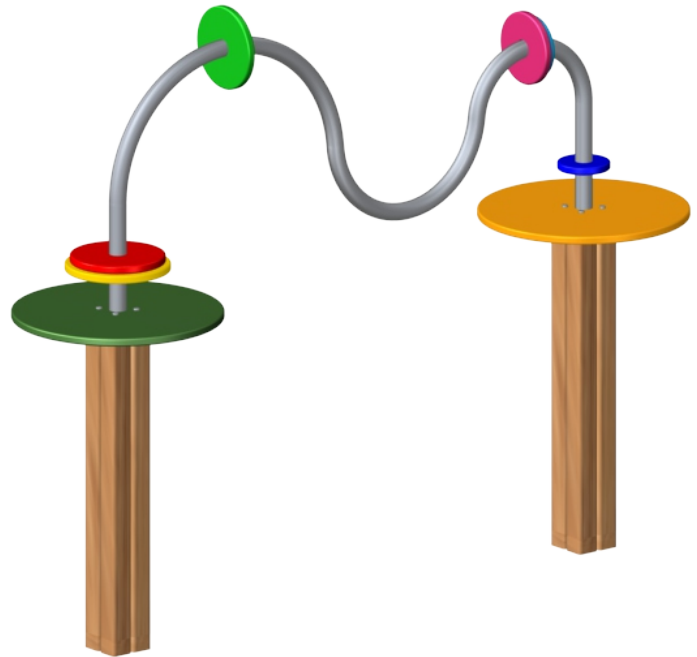

1

11298

LARS LAJ[®]

DISCOVERY

Product name: Rings
Catalogue number: 11298
Dimensions: 151x40 cm
Total height: 114 cm
Minimum space: 451x340 cm
Requires falling surface: NO
Spare parts available: YES
Acc. to EN 1176: YES
Age level: 1+ years

114 cm

151 cm

40 cm

340 cm

451 cm

PRODUCT DATA

Product name: Rings
Catalogue No.: 11298
Product type: DISCOVERY

Critical Falling Height: _____ **cm**
Dimensions: 151x40 **cm**
Minimum space: 451x340 **cm**
Age Level: 1+ **years**

Step 3: Put discs on the tube.

NOTICE: Apply discs from largest to smallest starting from the left. Pay attention to tube position.

Step 4 : Put a large disc and square plate on the tube from both sides then insert the lock into the holes in the tube afterwards slide.