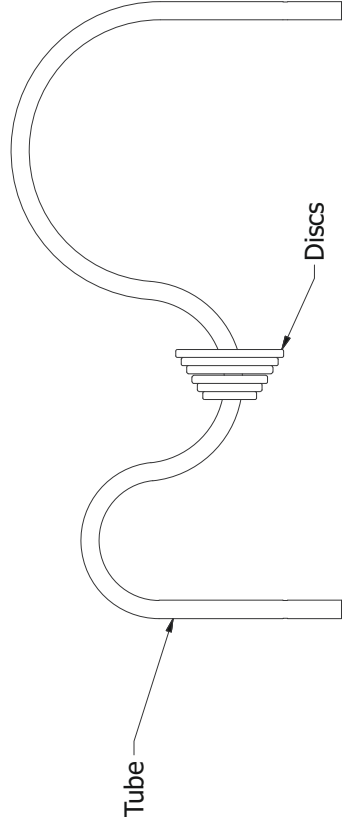

114 cm

151 cm

40 cm

340 cm

451 cm

PRODUCT DATA

Product name: Rings
Catalogue No.: 11298
Product type: DISCOVERY

Critical Falling Height: _____ **cm**
Dimensions: 151x40 **cm**
Minimum space: 451x340 **cm**
Age Level: 1+ **years**

Step 3: Put discs on the tube.

NOTICE: Apply discs from largest to smallest starting from the left. Pay attention to tube position.

Step 4 : Put a large disc and square plate on the tube from both sides then insert the lock into the holes in the tube afterwards slide.

INSTALLATION MANUAL 11298

Step 5: Put construction into the holes in posts, then screw.

B (1 : 2)

Tube

Wood screw with semicircular head 6x70

Large disc Ø400

Post

B