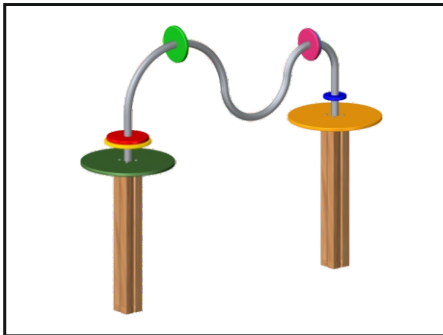

PRODUCT DATA

Product name: Rings
Catalogue No.: 11298
Product type: DISCOVERY

Critical Falling Height: _____ **cm**
Dimensions: 151x40 **cm**
Minimum space: 451x340 **cm**
Age Level: 1+ **years**

COMPANY DATA

Name: _____
Address: _____
Zip code/city: _____
Place: _____
Phone: _____
Fax: _____
Email: _____

Product Photo/Picture

OWNERS DATA

Name: _____
Contact: _____
Address: _____
Zip code/city: _____
Place: _____
Phone: _____
Fax: _____
Email: _____

AREA DATA

Placing: _____
Address: _____
Zip code/city: _____
Place: _____
Playground name: _____
Product number: _____

ADMINISTRATOR DATA

Name: _____
Contact: _____
Address: _____
Zip code/city: _____
Phone: _____
Fax: _____
Email: _____

SURFACE

Material: _____
Dimensions: _____
Underground: _____
Supplier: _____

Buying date: _____
Installation: _____
Guarantee: _____