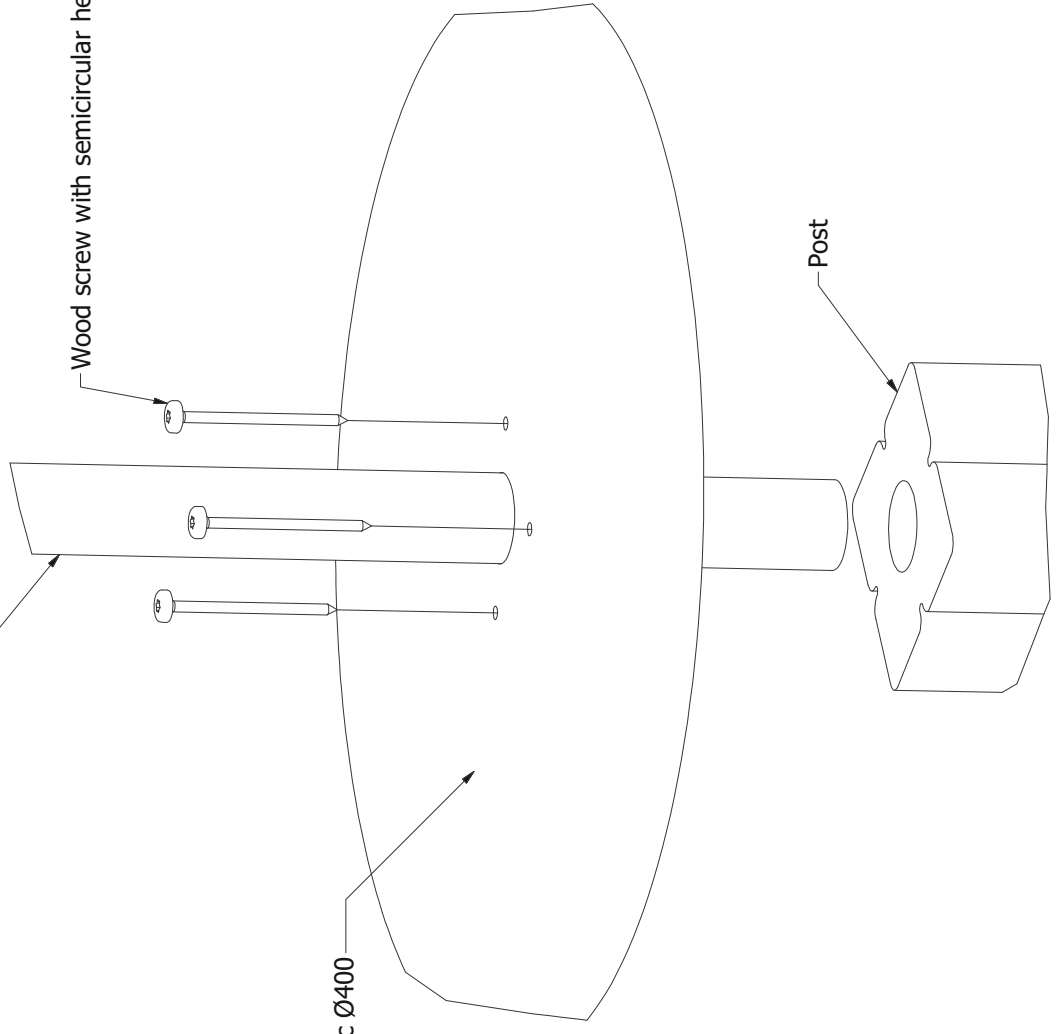

114 cm

151 cm

40 cm

340 cm

451 cm

PRODUCT DATA

Product name: Rings
Catalogue No.: 11298
Product type: DISCOVERY

Critical Falling Height: _____ **cm**
Dimensions: 151x40 **cm**
Minimum space: 451x340 **cm**
Age Level: 1+ **years**

Step 3: Put discs on the tube.

NOTICE: Apply discs from largest to smallest starting from the left. Pay attention to tube position.

Step 4 : Put a large disc and square plate on the tube from both sides then insert the lock into the holes in the tube afterwards slide.

INSTALLATION MANUAL 11298

Step 5: Put construction into the holes in posts, then screw.

B (1 : 2)

Tube

Wood screw with semicircular head 6x70

Large disc Ø400

Post

B