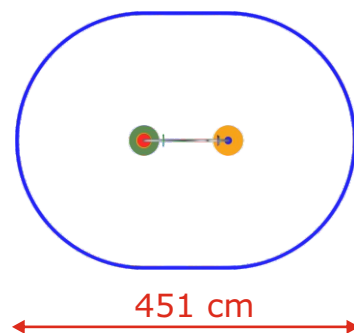

1

11298

LARS LAJ[®]

DISCOVERY

Product name: Rings
Catalogue number: 11298
Dimensions: 151x40 cm
Total height: 114 cm
Minimum space: 451x340 cm
Requires falling surface: NO
Spare parts available: YES
Acc. to EN 1176: YES
Age level: 1+ years

114 cm

151 cm

40 cm

340 cm

451 cm

PRODUCT DATA

Product name: Rings
Catalogue No.: 11298
Product type: DISCOVERY

Critical Falling Height: _____ **cm**
Dimensions: 151x40 **cm**
Minimum space: 451x340 **cm**
Age Level: 1+ **years**

Step 3: Put discs on the tube.

NOTICE: Apply discs from largest to smallest starting from the left. Pay attention to tube position.

Step 4 : Put a large disc and square plate on the tube from both sides then insert the lock into the holes in the tube afterwards slide.