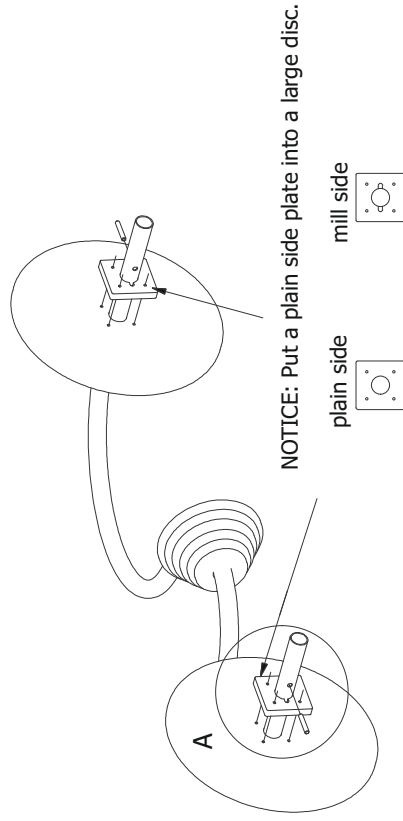

114 cm

151 cm

40 cm

340 cm

451 cm

PRODUCT DATA

Product name: Rings
Catalogue No.: 11298
Product type: DISCOVERY

Critical Falling Height: _____ **cm**
Dimensions: 151x40 **cm**
Minimum space: 451x340 **cm**
Age Level: 1+ **years**

SURFACE

Material: _____
Dimensions: _____
Underground: _____
Supplier: _____

Buying date: _____
Installation: _____
Guarantee: _____

DISCOVERY

INSTALLATION MANUAL 11298

Step 1: Make holes the ground for all legs according to dimensions showed below.

Step 3: Put discs on the tube.

NOTICE: Apply discs from largest to smallest starting from the left. Pay attention to tube position.

Step 4 : Put a large disc and square plate on the tube from both sides then insert the lock into the holes in the tube afterwards slide.

INSTALLATION MANUAL 11298

Step 5: Put construction into the holes in posts, then screw.

B (1 : 2)

Tube

Wood screw with semicircular head 6x70

Large disc Ø400

Post

B