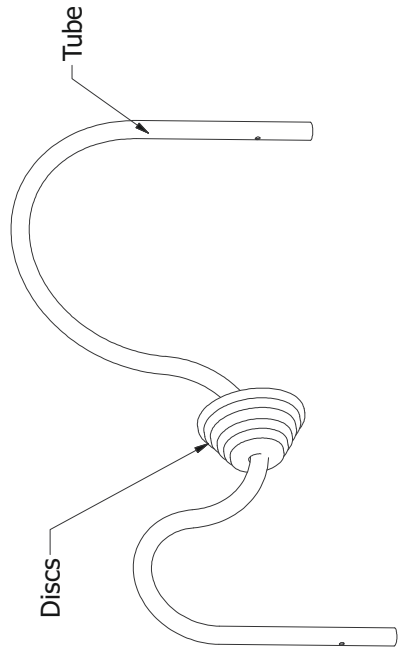

114 cm

151 cm

40 cm

340 cm

451 cm

PRODUCT DATA

Product name: Rings
Catalogue No.: 11298
Product type: DISCOVERY

Critical Falling Height: _____ **cm**
Dimensions: 151x40 **cm**
Minimum space: 451x340 **cm**
Age Level: 1+ **years**

SURFACE

Material: _____
Dimensions: _____
Underground: _____
Supplier: _____

Buying date: _____
Installation: _____
Guarantee: _____

DISCOVERY

INSTALLATION MANUAL 11298

Step 1: Make holes the ground for all legs according to dimensions showed below.

Step 3: Put discs on the tube.

NOTICE: Apply discs from largest to smallest starting from the left. Pay attention to tube position.

Step 4 : Put a large disc and square plate on the tube from both sides then insert the lock into the holes in the tube afterwards slide.

INSTALLATION MANUAL 11298

Step 5: Put construction into the holes in posts, then screw.

B (1 : 2)

Tube

Wood screw with semicircular head 6x70

Large disc Ø400

Post

B