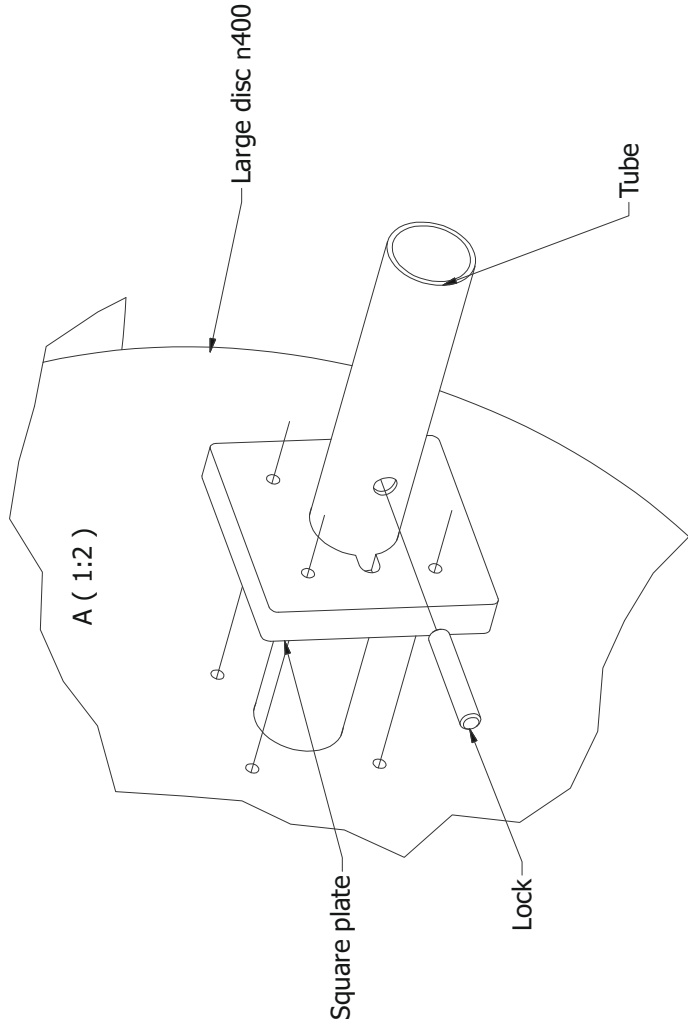

1

11298

LARS LAJ[®]

DISCOVERY

Product name: Rings
Catalogue number: 11298
Dimensions: 151x40 cm
Total height: 114 cm
Minimum space: 451x340 cm
Requires falling surface: NO
Spare parts available: YES
Acc. to EN 1176: YES
Age level: 1+ years

114 cm

151 cm

40 cm

340 cm

451 cm

PRODUCT DATA

Product name: Rings
Catalogue No.: 11298
Product type: DISCOVERY

Critical Falling Height: _____ **cm**
Dimensions: 151x40 **cm**
Minimum space: 451x340 **cm**
Age Level: 1+ **years**

SURFACE

Material: _____
Dimensions: _____
Underground: _____
Supplier: _____

Buying date: _____
Installation: _____
Guarantee: _____

DISCOVERY

INSTALLATION MANUAL 11298

Step 1: Make holes the ground for all legs according to dimensions showed below.

Step 3: Put discs on the tube.

NOTICE: Apply discs from largest to smallest starting from the left. Pay attention to tube position.

Step 4 : Put a large disc and square plate on the tube from both sides then insert the lock into the holes in the tube afterwards slide.