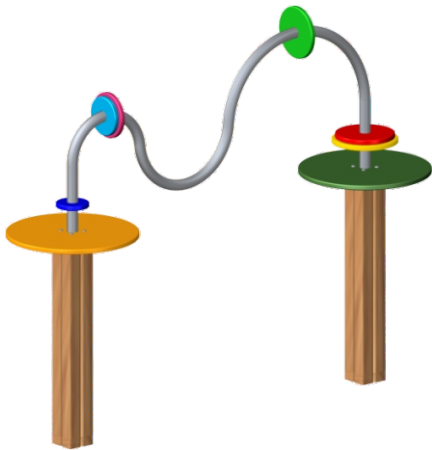

1

11298

LARS LAJ[®]

DISCOVERY

Product name: Rings
Catalogue number: 11298
Dimensions: 151x40 cm
Total height: 114 cm
Minimum space: 451x340 cm
Requires falling surface: NO
Spare parts available: YES
Acc. to EN 1176: YES
Age level: 1+ years

114 cm

151 cm

40 cm

340 cm

451 cm

PRODUCT DATA

Product name: Rings
Catalogue No.: 11298
Product type: DISCOVERY

Critical Falling Height: _____ **cm**
Dimensions: 151x40 **cm**
Minimum space: 451x340 **cm**
Age Level: 1+ **years**

Step 3: Put discs on the tube.

NOTICE: Apply discs from largest to smallest starting from the left. Pay attention to tube position.

Step 4 : Put a large disc and square plate on the tube from both sides then insert the lock into the holes in the tube afterwards slide.