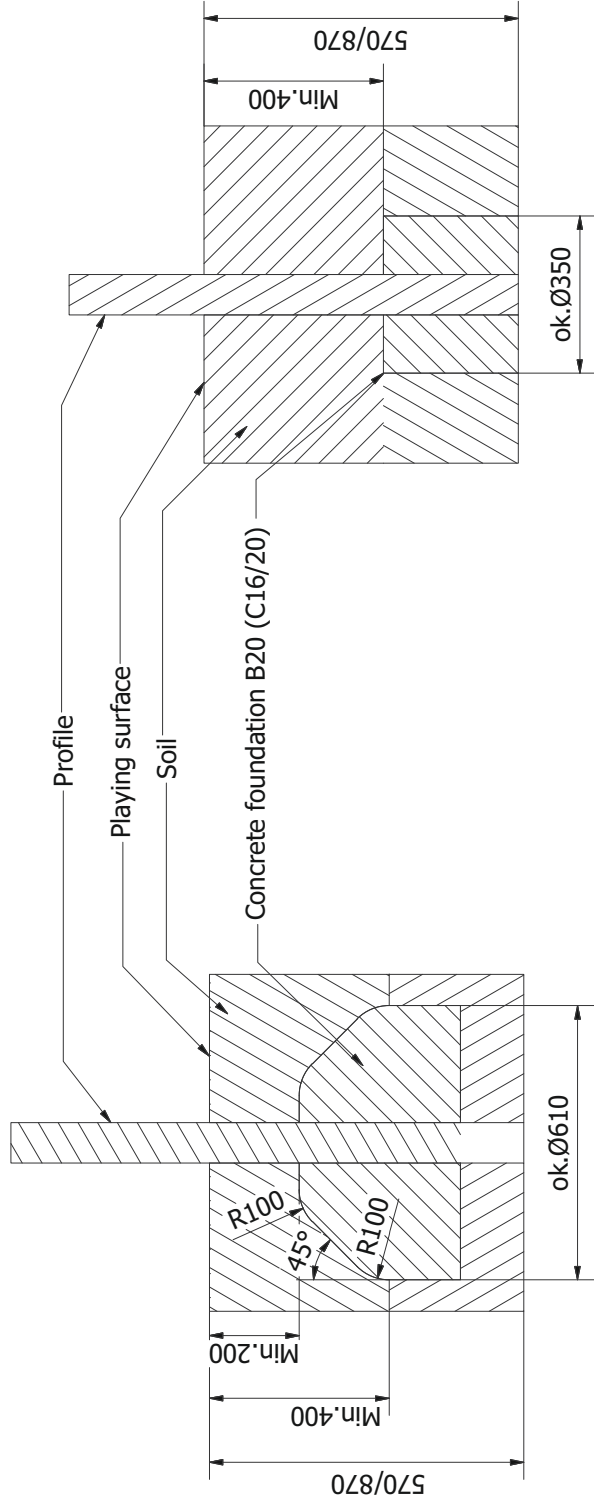

Step 2: Put construction in the ground, pour the concrete, protect holes against unauthorized users and leave concrete for drying minimum 24 hours. Use one of possible foundations: