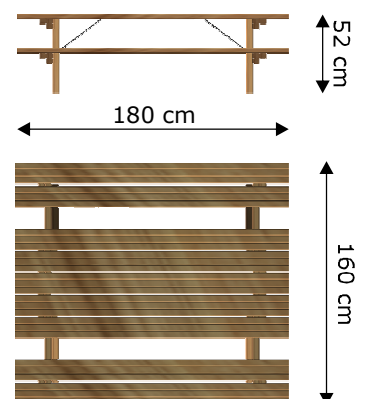

1

14105

LARS LAJ®

OUTDOOR FURNITURE

Product name: Table & Bench
Catalogue number: 14105
Dimensions: 180x160 cm
Total height: 52 cm
Spare parts available: YES

PRODUCT DATA

Product name: Table & Bench
 Catalogue No.: 14105
 Product type: OUTDOOR FURNITURE

Critical Falling Height: 52 cm
 Dimensions: 180x160 cm
 Safety Zone: _____ cm
 Age Level: _____ years

COMPANY DATA

Name: _____
 Address: _____
 Zip code/city: _____
 Place: _____
 Phone: _____
 Fax: _____
 Email: _____