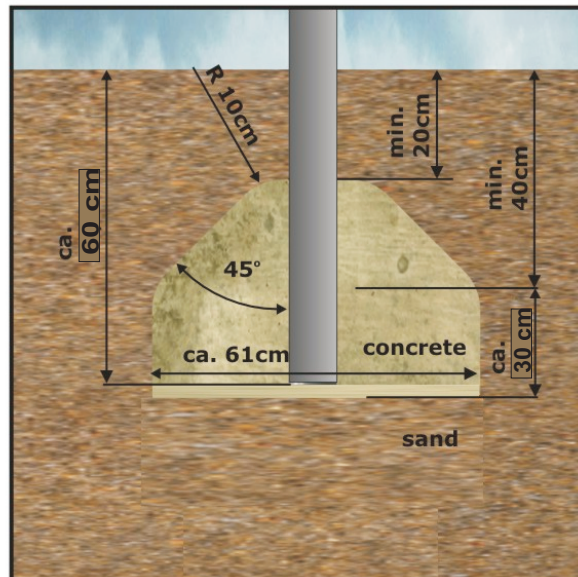

WONDERLAND