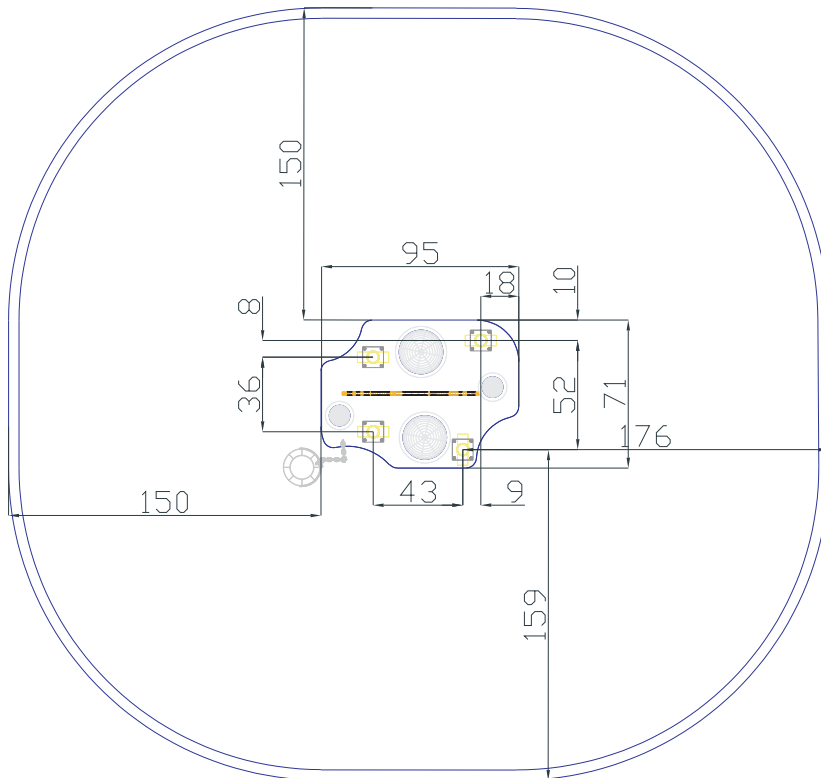

WONDERLAND