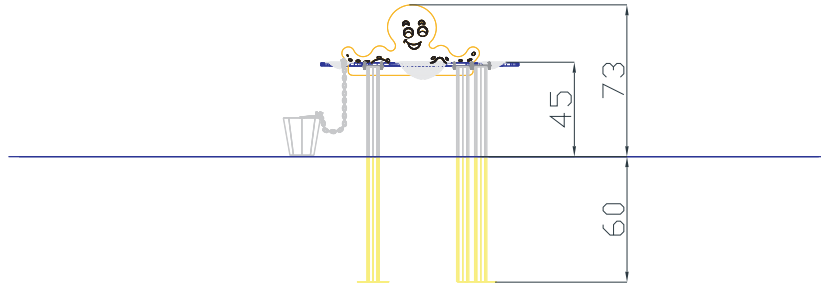

WONDERLAND