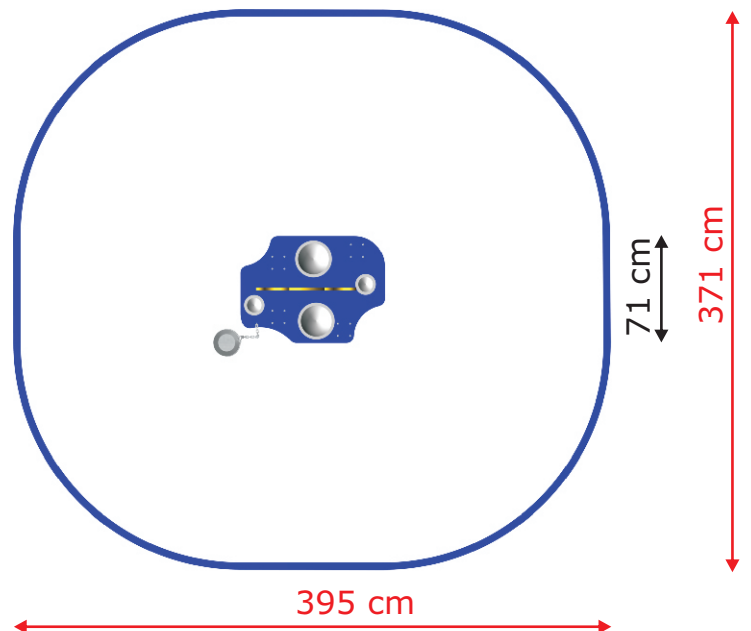

WONDERLAND

Product name: Octopus Play Table
Catalogue number: 12365
Dimensions: 95x71 cm
Total height: 73 cm
Minimum space: 395x371 cm
Critical Falling Height: 0 cm
Requires falling surface: NO
Spare parts available: YES
Acc. to EN 1176: YES
Age level: 1+ years

73 cm

95 cm

71 cm

371 cm

395 cm

PRODUCT DATA

Product name: Octopus Play Table
Catalogue No.: 12365
Product type: WONDERLAND

Critical Falling Height: 0 cm
Dimensions: 71x95 cm
Minimum space: 371x395 cm
Age Level: 1+ years