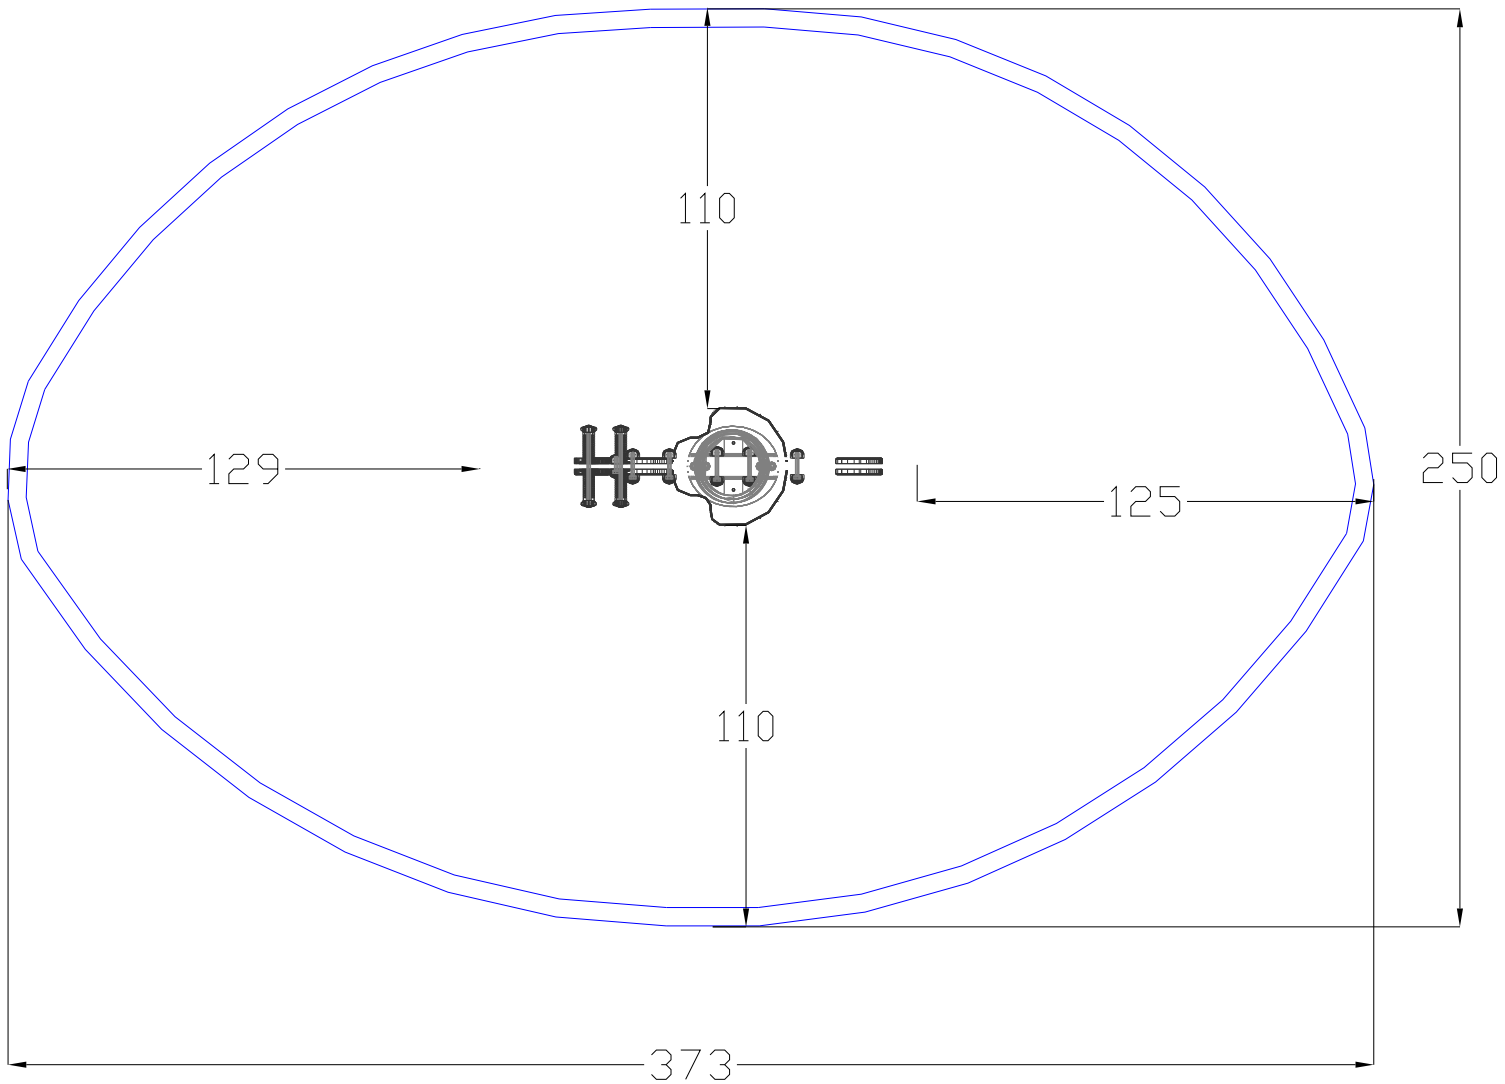

3

11270

Product main dimensions

LARS LAJ®

DISCOVERY