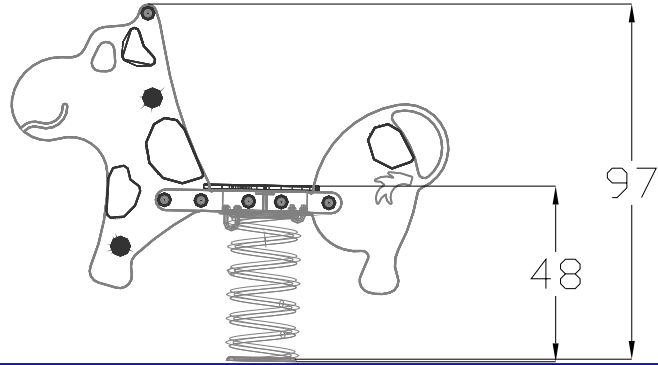

## DISCOVERY

Product name: COW  
Catalogue number: 11270  
Dimensions: 120x33 cm  
Total height: 97 cm  
Safety zone: 373x250 cm  
Critical Falling Height: 60 cm  
Requires falling surface: YES  
Spare parts available: YES  
Acc. to EN 1176: YES  
Age level: 2+ years

120 cm

97 cm

373 cm

33 cm

250 cm

**PRODUCT DATA**

**Product name:** COW  
**Catalogue No.:** 11270  
**Product type:** DISCOVERY  
  
**Critical Falling Height:** 60 cm  
**Dimensions:** 120x33 cm  
**Safety Zone:** 4373x250 cm  
**Age Level:** 2+ years

**SURFACE**

**Material:** \_\_\_\_\_  
**Dimensions:** \_\_\_\_\_  
**Underground:** \_\_\_\_\_  
**Supplier:** \_\_\_\_\_

**Buying date:** \_\_\_\_\_  
**Installation:** \_\_\_\_\_  
**Guarantee:** \_\_\_\_\_

# DISCOVERY

Installation manual for spring animals: according to EN1176-1:2017 side view