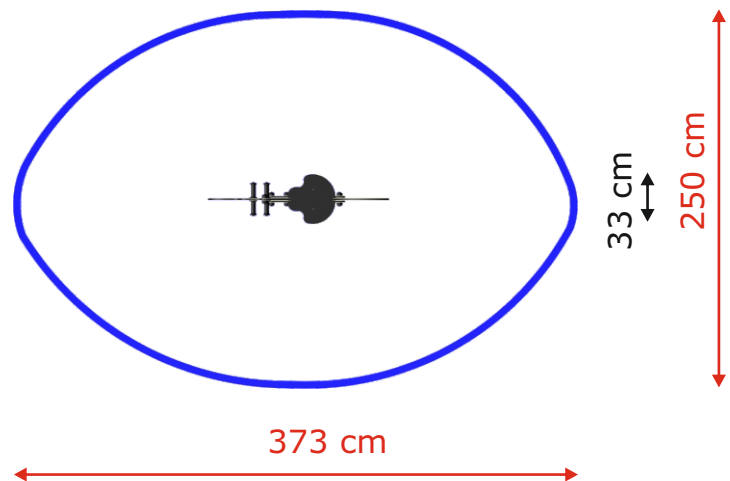

## DISCOVERY

Product name: COW  
Catalogue number: 11270  
Dimensions: 120x33 cm  
Total height: 97 cm  
Safety zone: 373x250 cm  
Critical Falling Height: 60 cm  
Requires falling surface: YES  
Spare parts available: YES  
Acc. to EN 1176: YES  
Age level: 2+ years

120 cm

97 cm

373 cm

33 cm

250 cm

**PRODUCT DATA**

**Product name:** COW  
**Catalogue No.:** 11270  
**Product type:** DISCOVERY  
  
**Critical Falling Height:** 60 cm  
**Dimensions:** 120x33 cm  
**Safety Zone:** 4373x250 cm  
**Age Level:** 2+ years