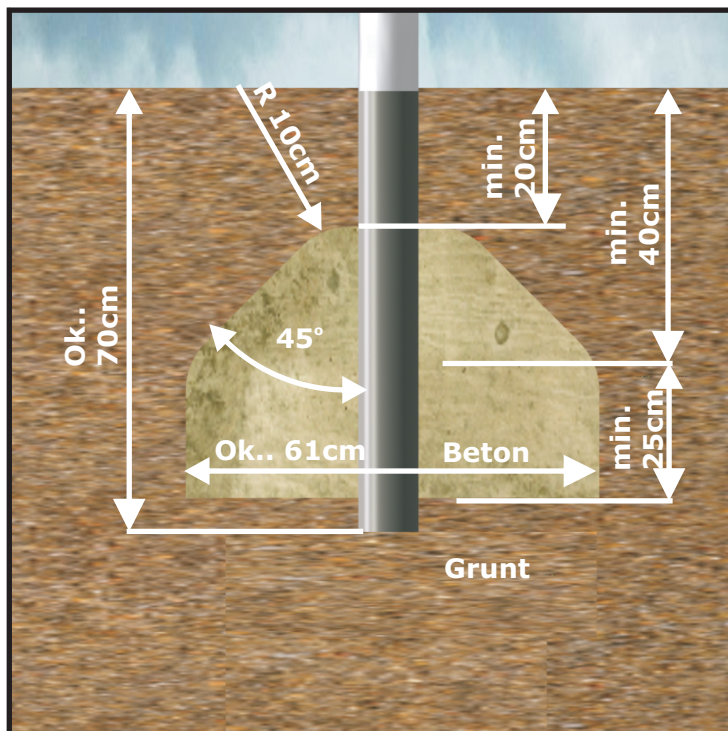

WONDERLAND