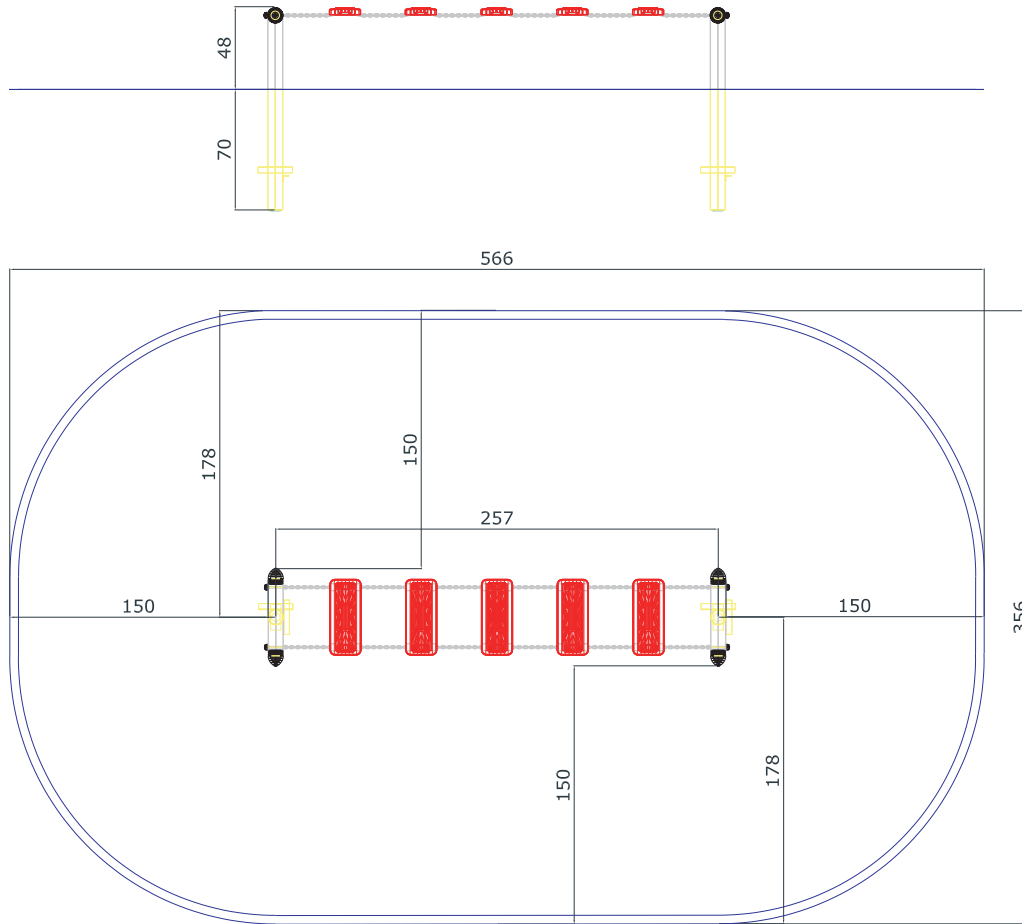

WONDERLAND