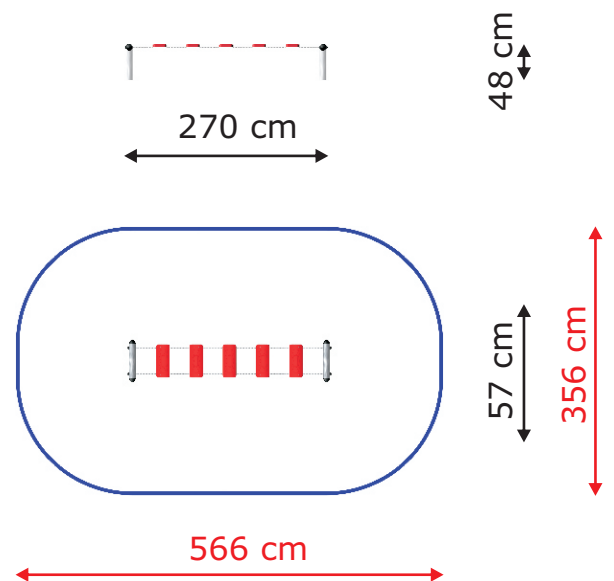

1

12173

LARS LAJ®

WONDERLAND

Product name: Jungle Bridge
Catalogue number: 12173
Dimensions: 270x57 cm
Total height: 48 cm
Minimum space: 566x356 cm
Critical Falling Height: 48 cm
Requires falling surface: NO
Spare parts available: YES
Acc. to EN 1176: YES
Age level: 3+ years

PRODUCT DATA

Product name: Jungle Bridge
Catalogue No.: 12173
Product type: WONDERLAND

Critical Falling Height: 48 cm
Dimensions: 270x57 cm
Minimum space: 566x356 cm
Age Level: 3+ years

COMPANY DATA

Name: _____
Address: _____
Zip code/city: _____
Place: _____
Phone: _____
Fax: _____
Email: _____