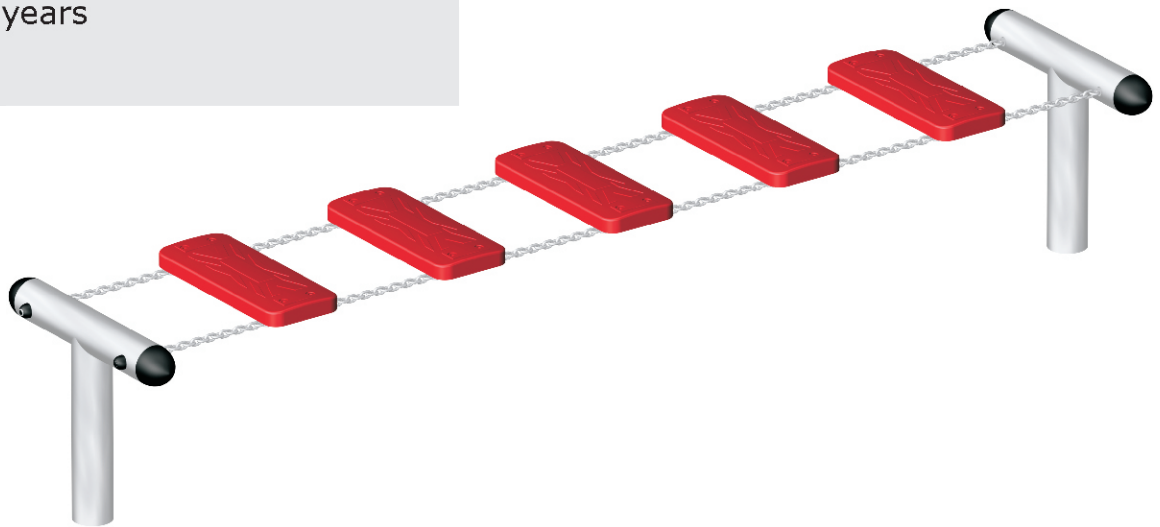

1

12173

LARS LAJ®

WONDERLAND

Product name: Jungle Bridge
Catalogue number: 12173
Dimensions: 270x57 cm
Total height: 48 cm
Minimum space: 566x356 cm
Critical Falling Height: 48 cm
Requires falling surface: NO
Spare parts available: YES
Acc. to EN 1176: YES
Age level: 3+ years

PRODUCT DATA

Product name: Jungle Bridge
Catalogue No.: 12173
Product type: WONDERLAND

Critical Falling Height: 48 cm
Dimensions: 270x57 cm
Minimum space: 566x356 cm
Age Level: 3+ years

COMPANY DATA

Name: _____
Address: _____
Zip code/city: _____
Place: _____
Phone: _____
Fax: _____
Email: _____