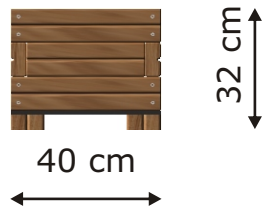

1

14585

LARS LAJ®

OUTDOOR FURNITURE

Product name: Wooden flower pot I
Catalogue number: 14585
Dimensions: 40x40 cm
Total height: 32 cm

PRODUCT DATA

Product name: Wooden flower pot I
Catalogue No.: 14585
Product type: OUTDOOR FURNITURE