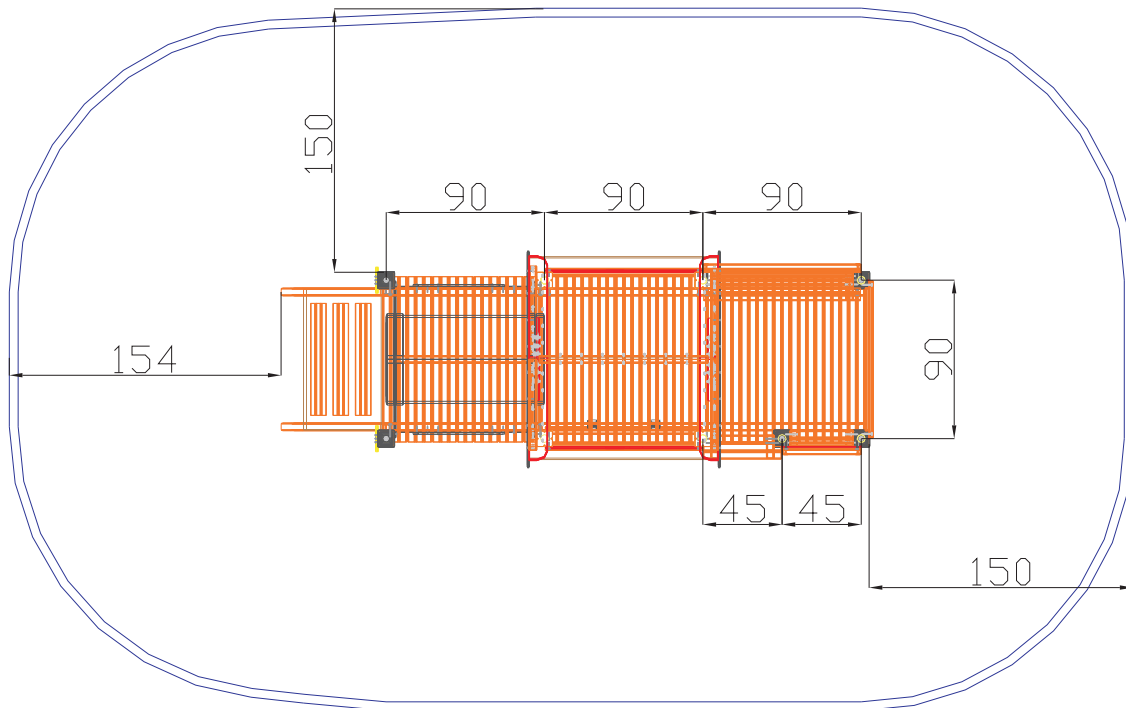

1

10738

LARS LAJ®

DISCOVERY

Product name: Locomotive
Catalogue number: 10738
Dimensions: 336x123 cm
Safety zone: 639x399 cm
Platform height: 30,45 cm
Total height: 215 cm
Critical Falling Height: 99 cm
Requires falling surface: YES
Age level: 1+ years
Acc. to EN 1176: YES
Spareparts available: YES

Side and top view with safety zone scale 1:100

PRODUCT DATA

Product name: Locomotive
 Catalogue No.: 10738
 Product type: Discovery

Critical Falling Height: 99 cm
 Dimensions: 336x123 cm
 Safety Zone: 639x399 cm
 Age Level: 1+ years

SURFACE

Material: _____
 Dimensions: _____
 Underground: _____
 Supplier: _____

Buying date: _____
 Installation: _____
 Guarantee: _____

3

10738 Product main dimensions **LARS LAJ**[®]

DISCOVERY

- [1] F90 h45 + F180 h30 + 4xP180+
2xP120+ 3xP90
- [2] C45
- [3] W90x47
- [4] C h50
- [5] BIB
- [6] plastic walls
- [7] T90
- [8] R90 with LS90+lines
- [9] HL45
- [10] 2xlights
- [11] 4 black wheels + Board
43x43x939 + black plate PE
- [12] BIB45
- [13] Ls90