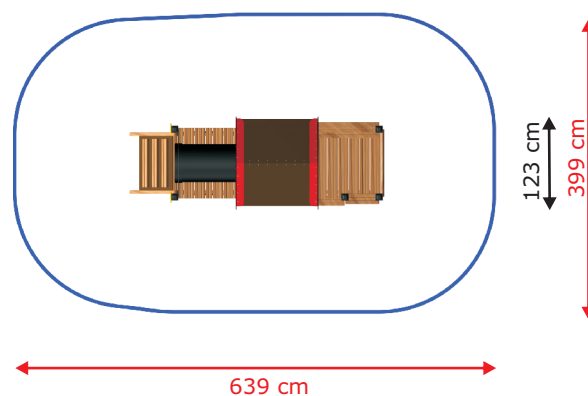

1

10738

LARS LAJ®

DISCOVERY

Product name: Locomotive
Catalogue number: 10738
Dimensions: 336x123 cm
Safety zone: 639x399 cm
Platform height: 30,45 cm
Total height: 215 cm
Critical Falling Height: 99 cm
Requires falling surface: YES
Age level: 1+ years
Acc. to EN 1176: YES
Spareparts available: YES

Side and top view with safety zone scale 1:100

PRODUCT DATA

Product name: Locomotive
 Catalogue No.: 10738
 Product type: Discovery

Critical Falling Height: 99 cm
 Dimensions: 336x123 cm
 Safety Zone: 639x399 cm
 Age Level: 1+ years

SURFACE

Material: _____
 Dimensions: _____
 Underground: _____
 Supplier: _____

Buying date: _____
 Installation: _____
 Guarantee: _____

3

10738 Product main dimensions **LARS LAJ**[®]

DISCOVERY

- [1] F90 h45 + F180 h30 + 4xP180+
2xP120+ 3xP90
- [2] C45
- [3] W90x47
- [4] C h50
- [5] BIB
- [6] plastic walls
- [7] T90
- [8] R90 with LS90+lines
- [9] HL45
- [10] 2xlights
- [11] 4 black wheels + Board
43x43x939 + black plate PE
- [12] BIB45
- [13] Ls90