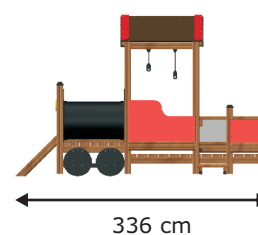

1

10738

LARS LAJ®

DISCOVERY

Product name: Locomotive
Catalogue number: 10738
Dimensions: 336x123 cm
Safety zone: 639x399 cm
Platform height: 30,45 cm
Total height: 215 cm
Critical Falling Height: 99 cm
Requires falling surface: YES
Age level: 1+ years
Acc. to EN 1176: YES
Spareparts available: YES

Side and top view with safety zone scale 1:100

PRODUCT DATA

Product name: Locomotive
 Catalogue No.: 10738
 Product type: Discovery

Critical Falling Height: 99 cm
 Dimensions: 336x123 cm
 Safety Zone: 639x399 cm
 Age Level: 1+ years