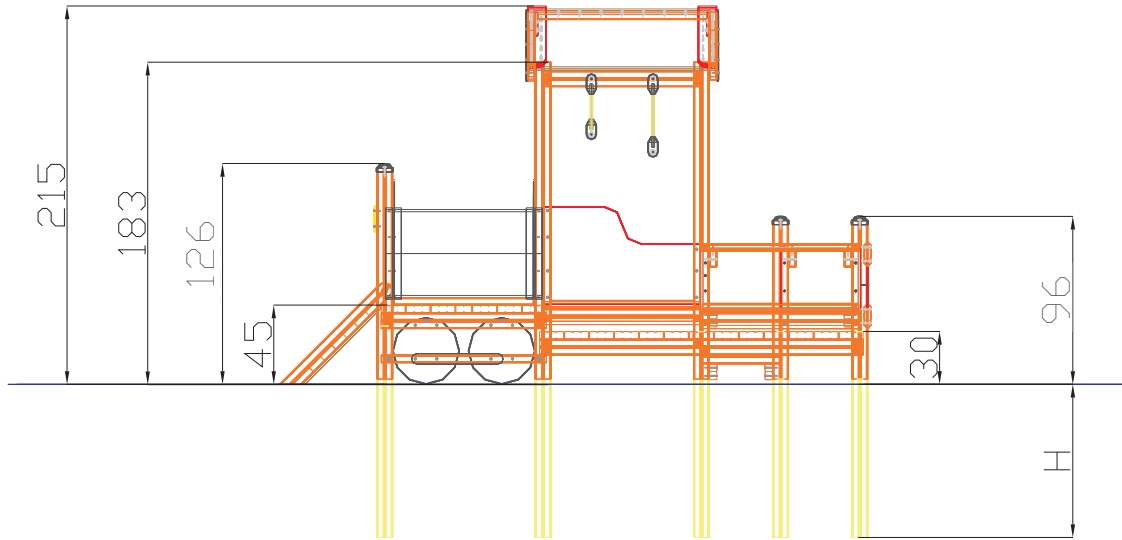

1

10738

LARS LAJ®

DISCOVERY

Product name: Locomotive
Catalogue number: 10738
Dimensions: 336x123 cm
Safety zone: 639x399 cm
Platform height: 30,45 cm
Total height: 215 cm
Critical Falling Height: 99 cm
Requires falling surface: YES
Age level: 1+ years
Acc. to EN 1176: YES
Spareparts available: YES

Side and top view with safety zone scale 1:100

PRODUCT DATA

Product name: Locomotive
 Catalogue No.: 10738
 Product type: Discovery

Critical Falling Height: 99 cm
 Dimensions: 336x123 cm
 Safety Zone: 639x399 cm
 Age Level: 1+ years

SURFACE

Material: _____
 Dimensions: _____
 Underground: _____
 Supplier: _____

Buying date: _____
 Installation: _____
 Guarantee: _____

3

10738 Product main dimensions **LARS LAJ**[®]

DISCOVERY

- [1] F90 h45 + F180 h30 + 4xP180+
2xP120+ 3xP90
- [2] C45
- [3] W90x47
- [4] C h50
- [5] BIB
- [6] plastic walls
- [7] T90
- [8] R90 with LS90+lines
- [9] HL45
- [10] 2xlights
- [11] 4 black wheels + Board
43x43x939 + black plate PE
- [12] BIB45
- [13] Ls90